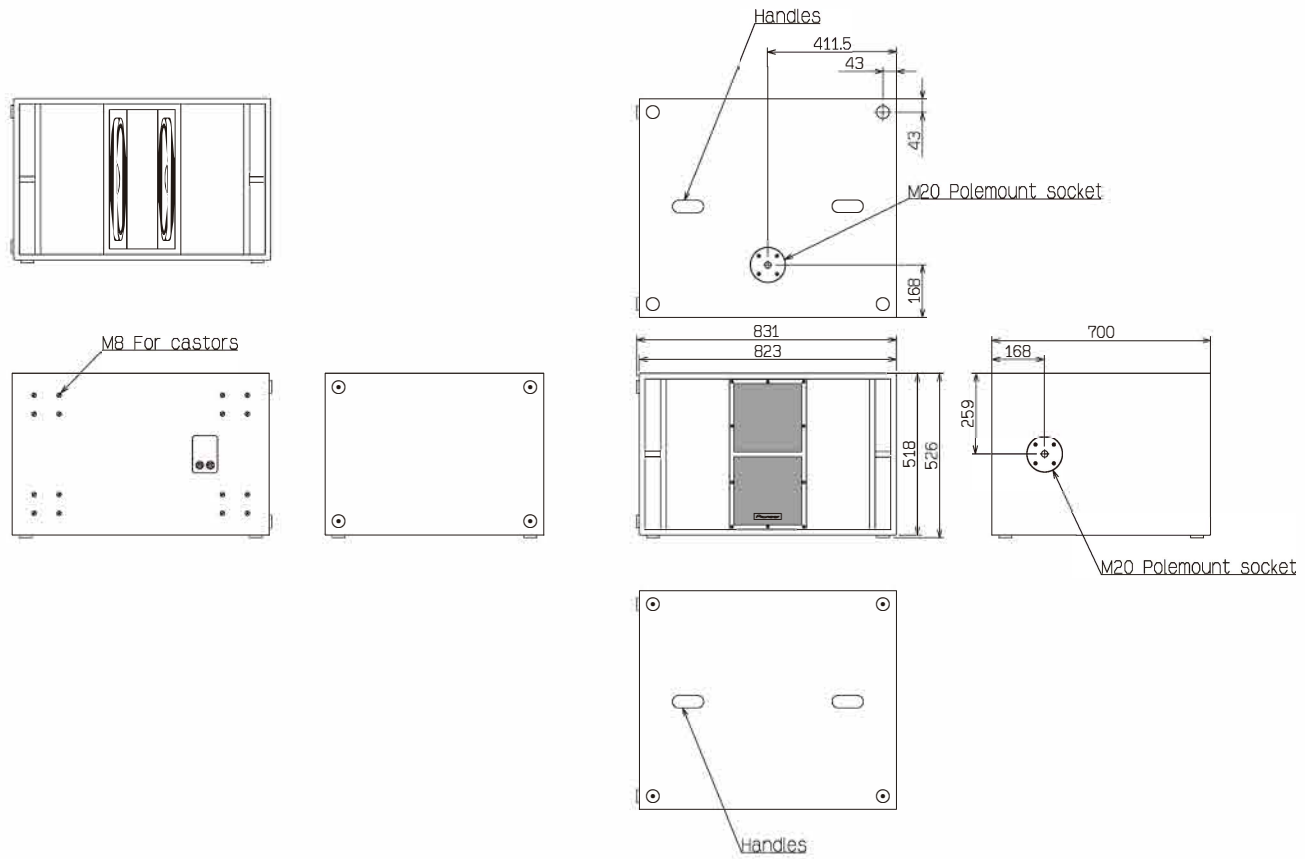

XY-215S

TECHNICAL DRAWING

APPLICATION

Clubs / Bars / Hotels / Touring