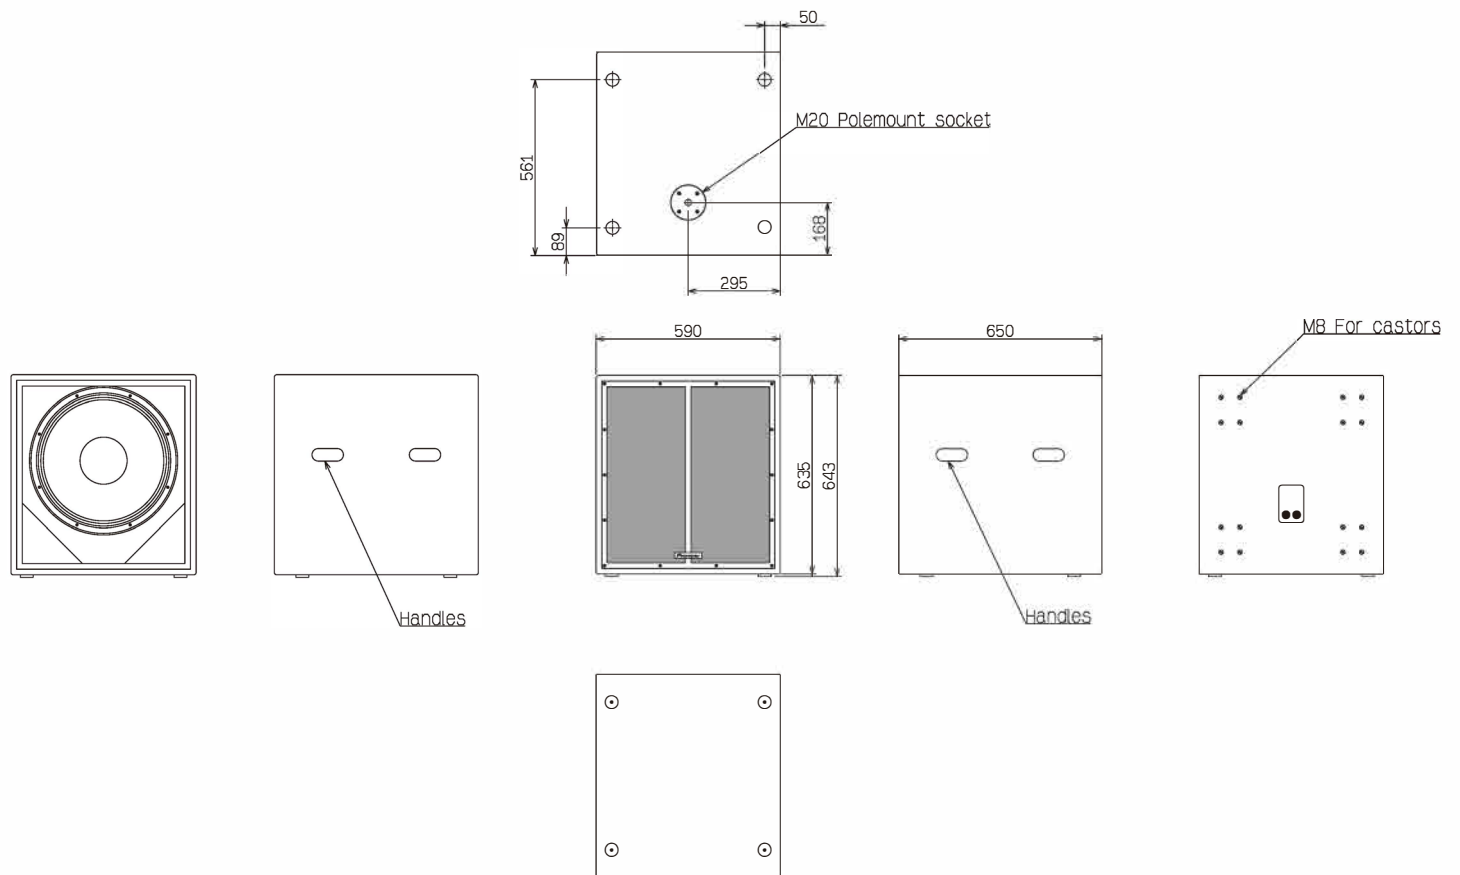

XY-118S

TECHNICAL DRAWING

APPLICATION

Clubs / Bars / Hotels / Touring